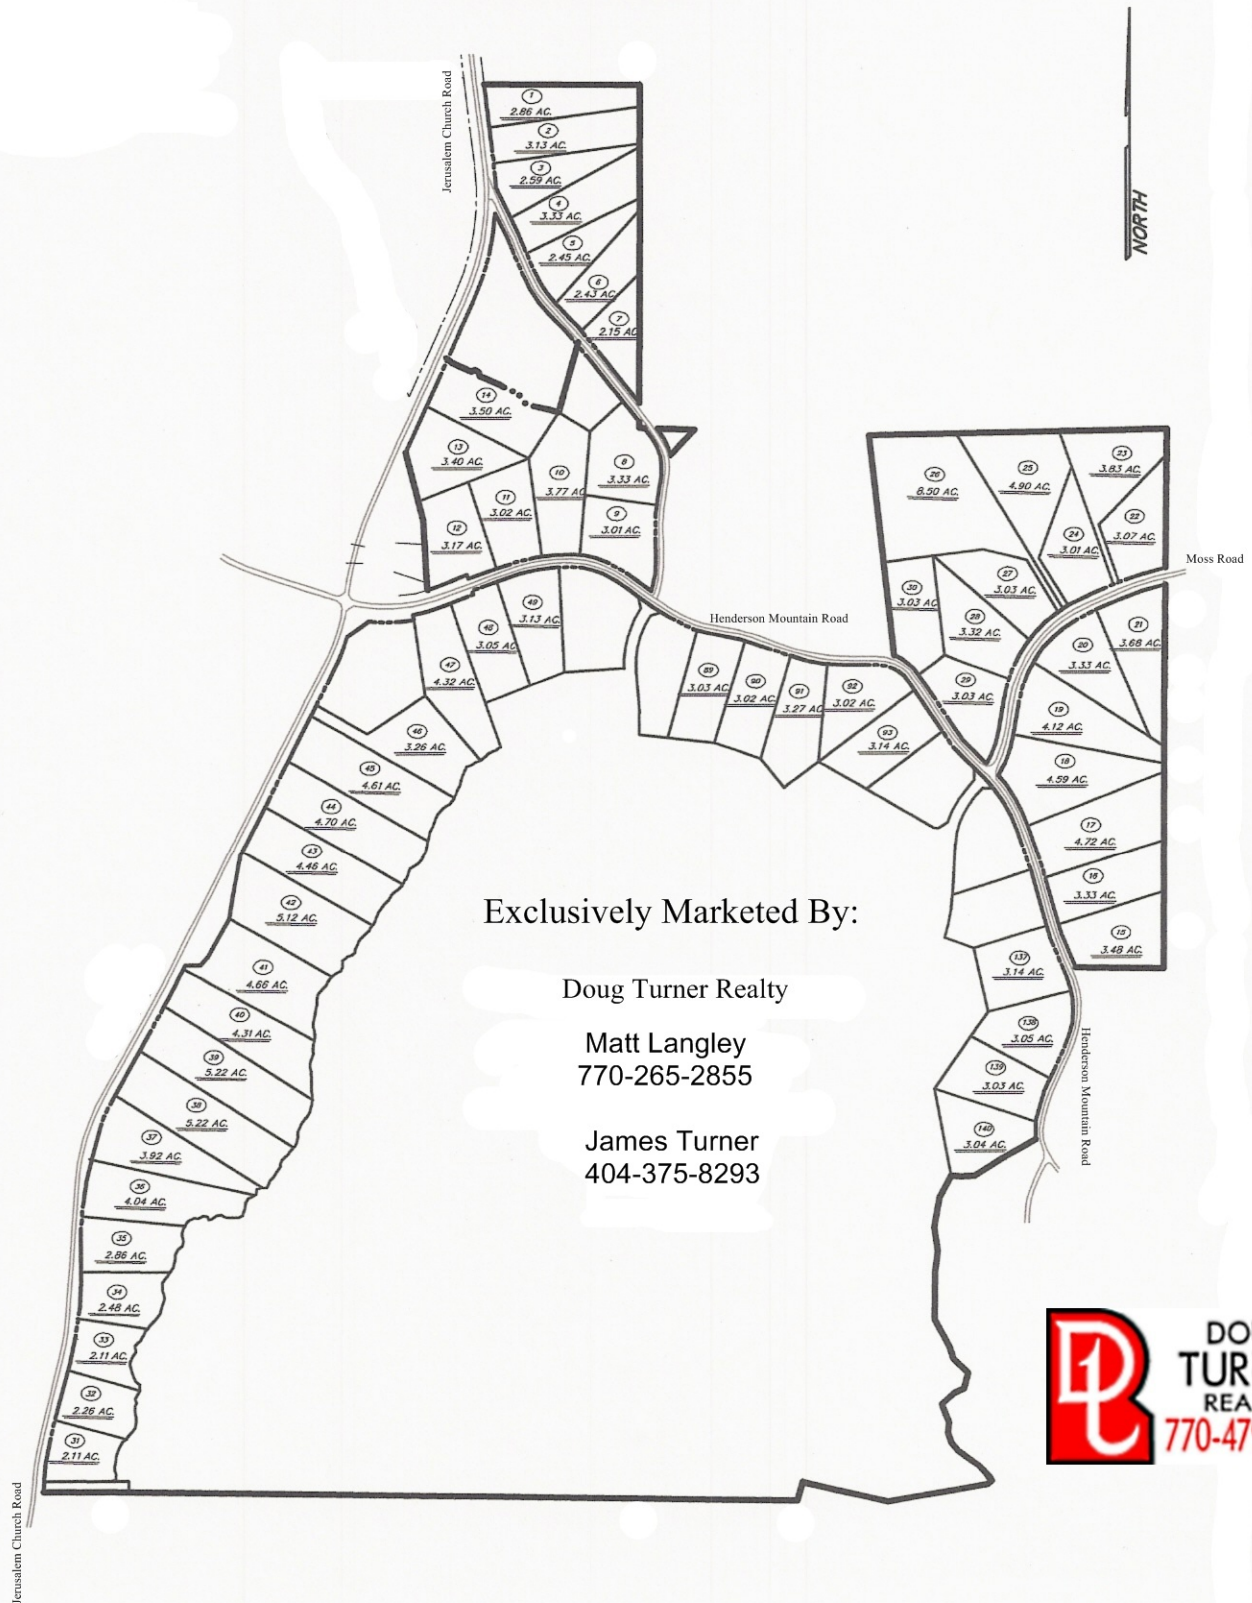

LITTLE CREEK FARMS

Exclusively Marketed By:

Doug Turner Realty

Matt Langley
770-265-2855

James Turner
404-375-8293